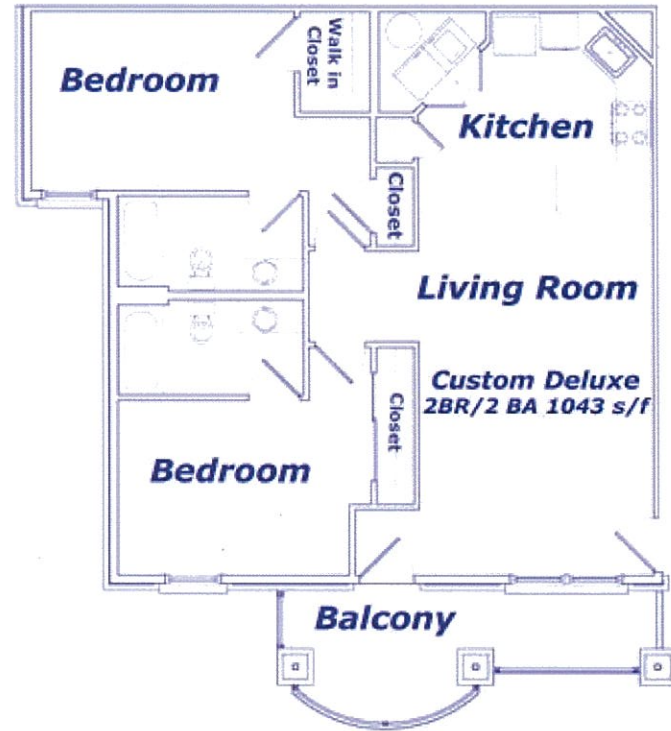

executive suite features

- spacious 1 & 2 bedroom floorplans
- basic telephone & utilities included
- cable tv service included
- fully furnished
- quality furnishings & accessories
- weekly housekeeping service
- golf course views available
- private balconies (select units)
- 9 foot or 11 foot vaulted ceilings
- ceramic tile floors in kitchen & bath areas (select units)
- crown molding (select units)
- full-size washer/dryer
- deluxe kitchen appliances
- frost-free refrigerator w/icemaker
- full-size kitchen appliances
- energy efficient construction for lower utilities
- high speed internet service included
- some or all utilities paid
- built-in shelving in bathrooms
- built-in shelving in closets
- walk-in closets
- bed, bath & kitchen linens
- dishes and cookware
- small appliances
- television/VCR and radio
- units accessible to persons w/disabilities available
- 12 month standard lease
- other lease options available